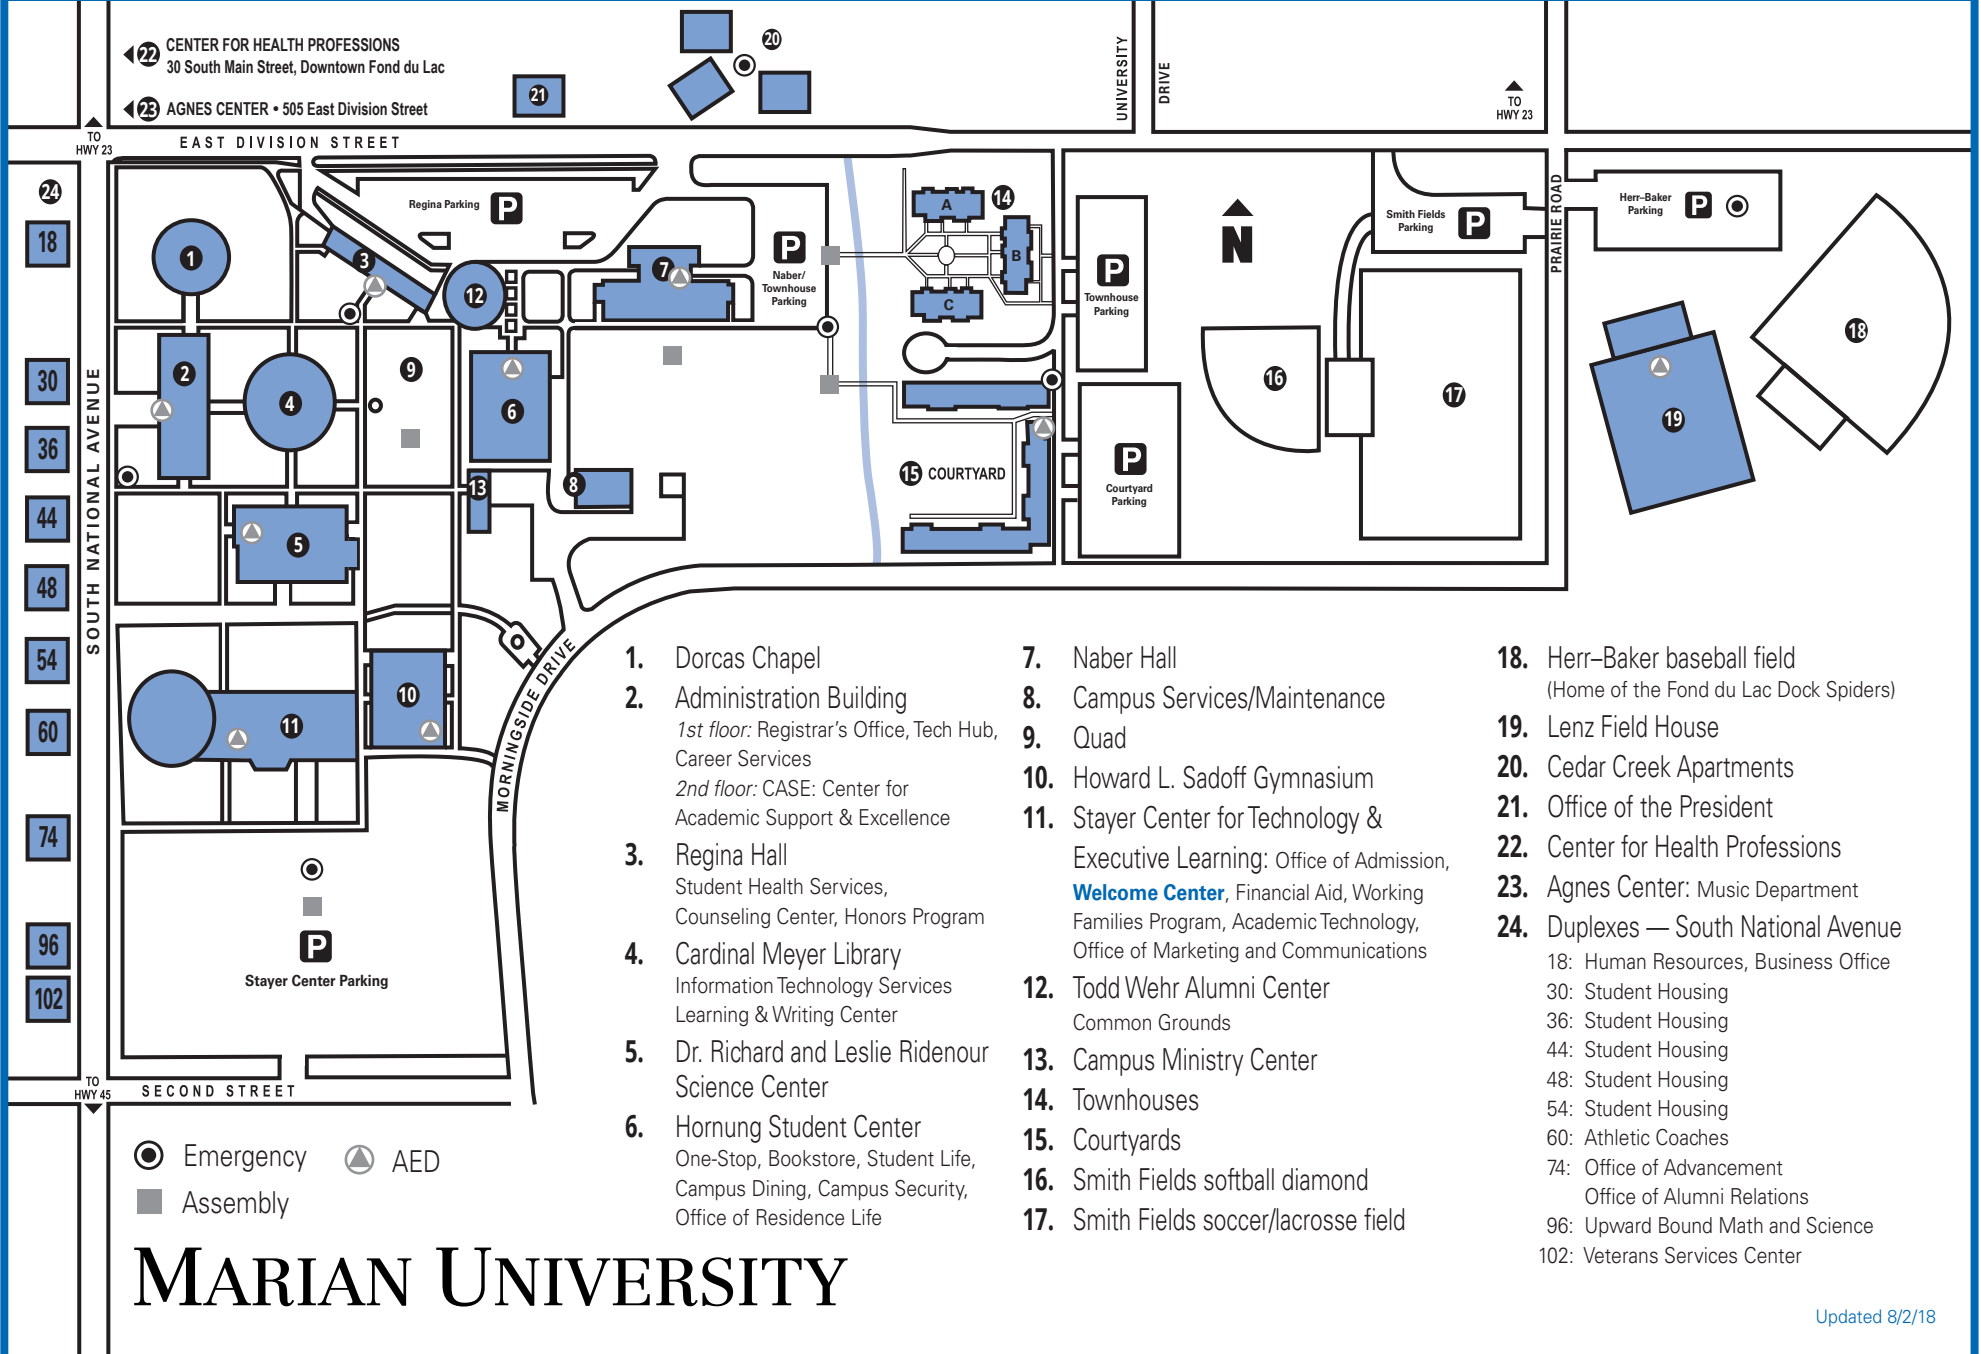

Marian University Campus Map

22 CENTER FOR HEALTH PROFESSIONS
 30 South Main Street, Downtown Fond du Lac
 23 AGNES CENTER • 505 East Division Street

- | | | |
|---|--|---|
| <ol style="list-style-type: none"> 1. Dorcas Chapel 2. Administration Building <i>1st floor:</i> Registrar's Office, Tech Hub, Career Services <i>2nd floor:</i> CASE: Center for Academic Support & Excellence 3. Regina Hall Student Health Services, Counseling Center, Honors Program 4. Cardinal Meyer Library Information Technology Services Learning & Writing Center 5. Dr. Richard and Leslie Ridenour Science Center 6. Hornung Student Center One-Stop, Bookstore, Student Life, Campus Dining, Campus Security, Office of Residence Life | <ol style="list-style-type: none"> 7. Naber Hall 8. Campus Services/Maintenance 9. Quad 10. Howard L. Sadoff Gymnasium 11. Stayer Center for Technology & Executive Learning: Office of Admission, Welcome Center, Financial Aid, Working Families Program, Academic Technology, Office of Marketing and Communications 12. Todd Wehr Alumni Center Common Grounds 13. Campus Ministry Center 14. Townhouses 15. Courtyards 16. Smith Fields softball diamond 17. Smith Fields soccer/lacrosse field | <ol style="list-style-type: none"> 18. Herr-Baker baseball field (Home of the Fond du Lac Dock Spiders) 19. Lenz Field House 20. Cedar Creek Apartments 21. Office of the President 22. Center for Health Professions 23. Agnes Center: Music Department 24. Duplexes — South National Avenue 18: Human Resources, Business Office 30: Student Housing 36: Student Housing 44: Student Housing 48: Student Housing 54: Student Housing 60: Athletic Coaches 74: Office of Advancement Office of Alumni Relations 96: Upward Bound Math and Science 102: Veterans Services Center |
|---|--|---|

MARIAN UNIVERSITY